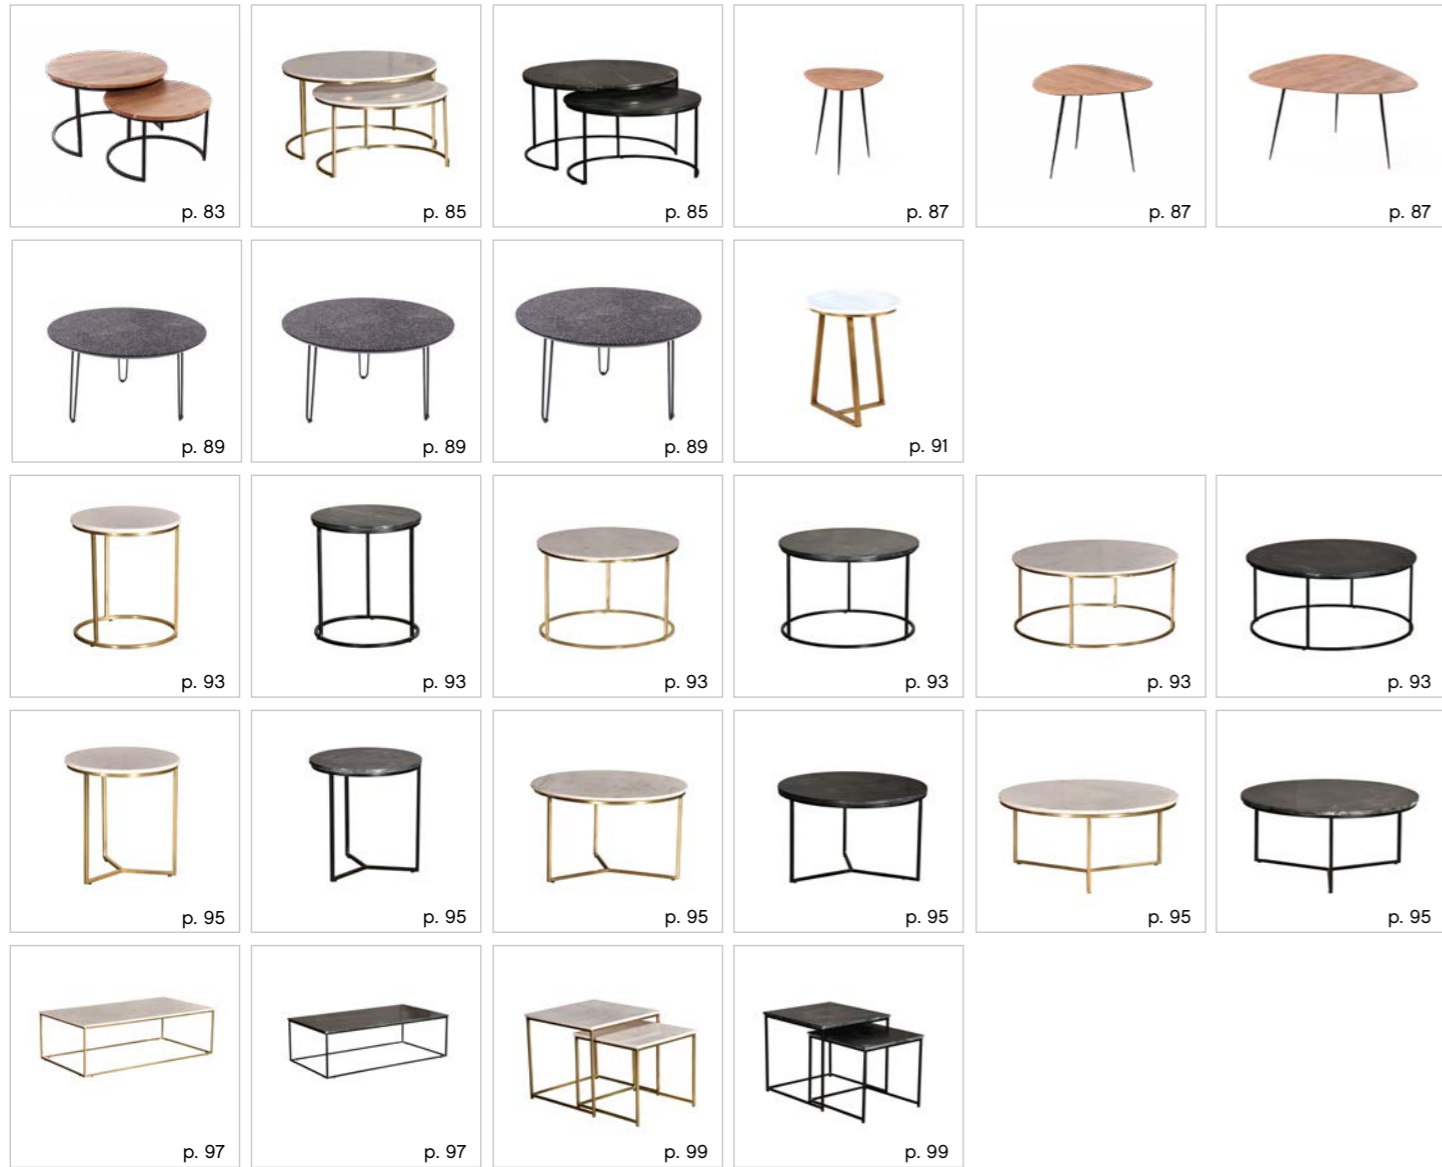

chairs

lounges chairs

tables & consoles

coffee & side tables

accessories

levis